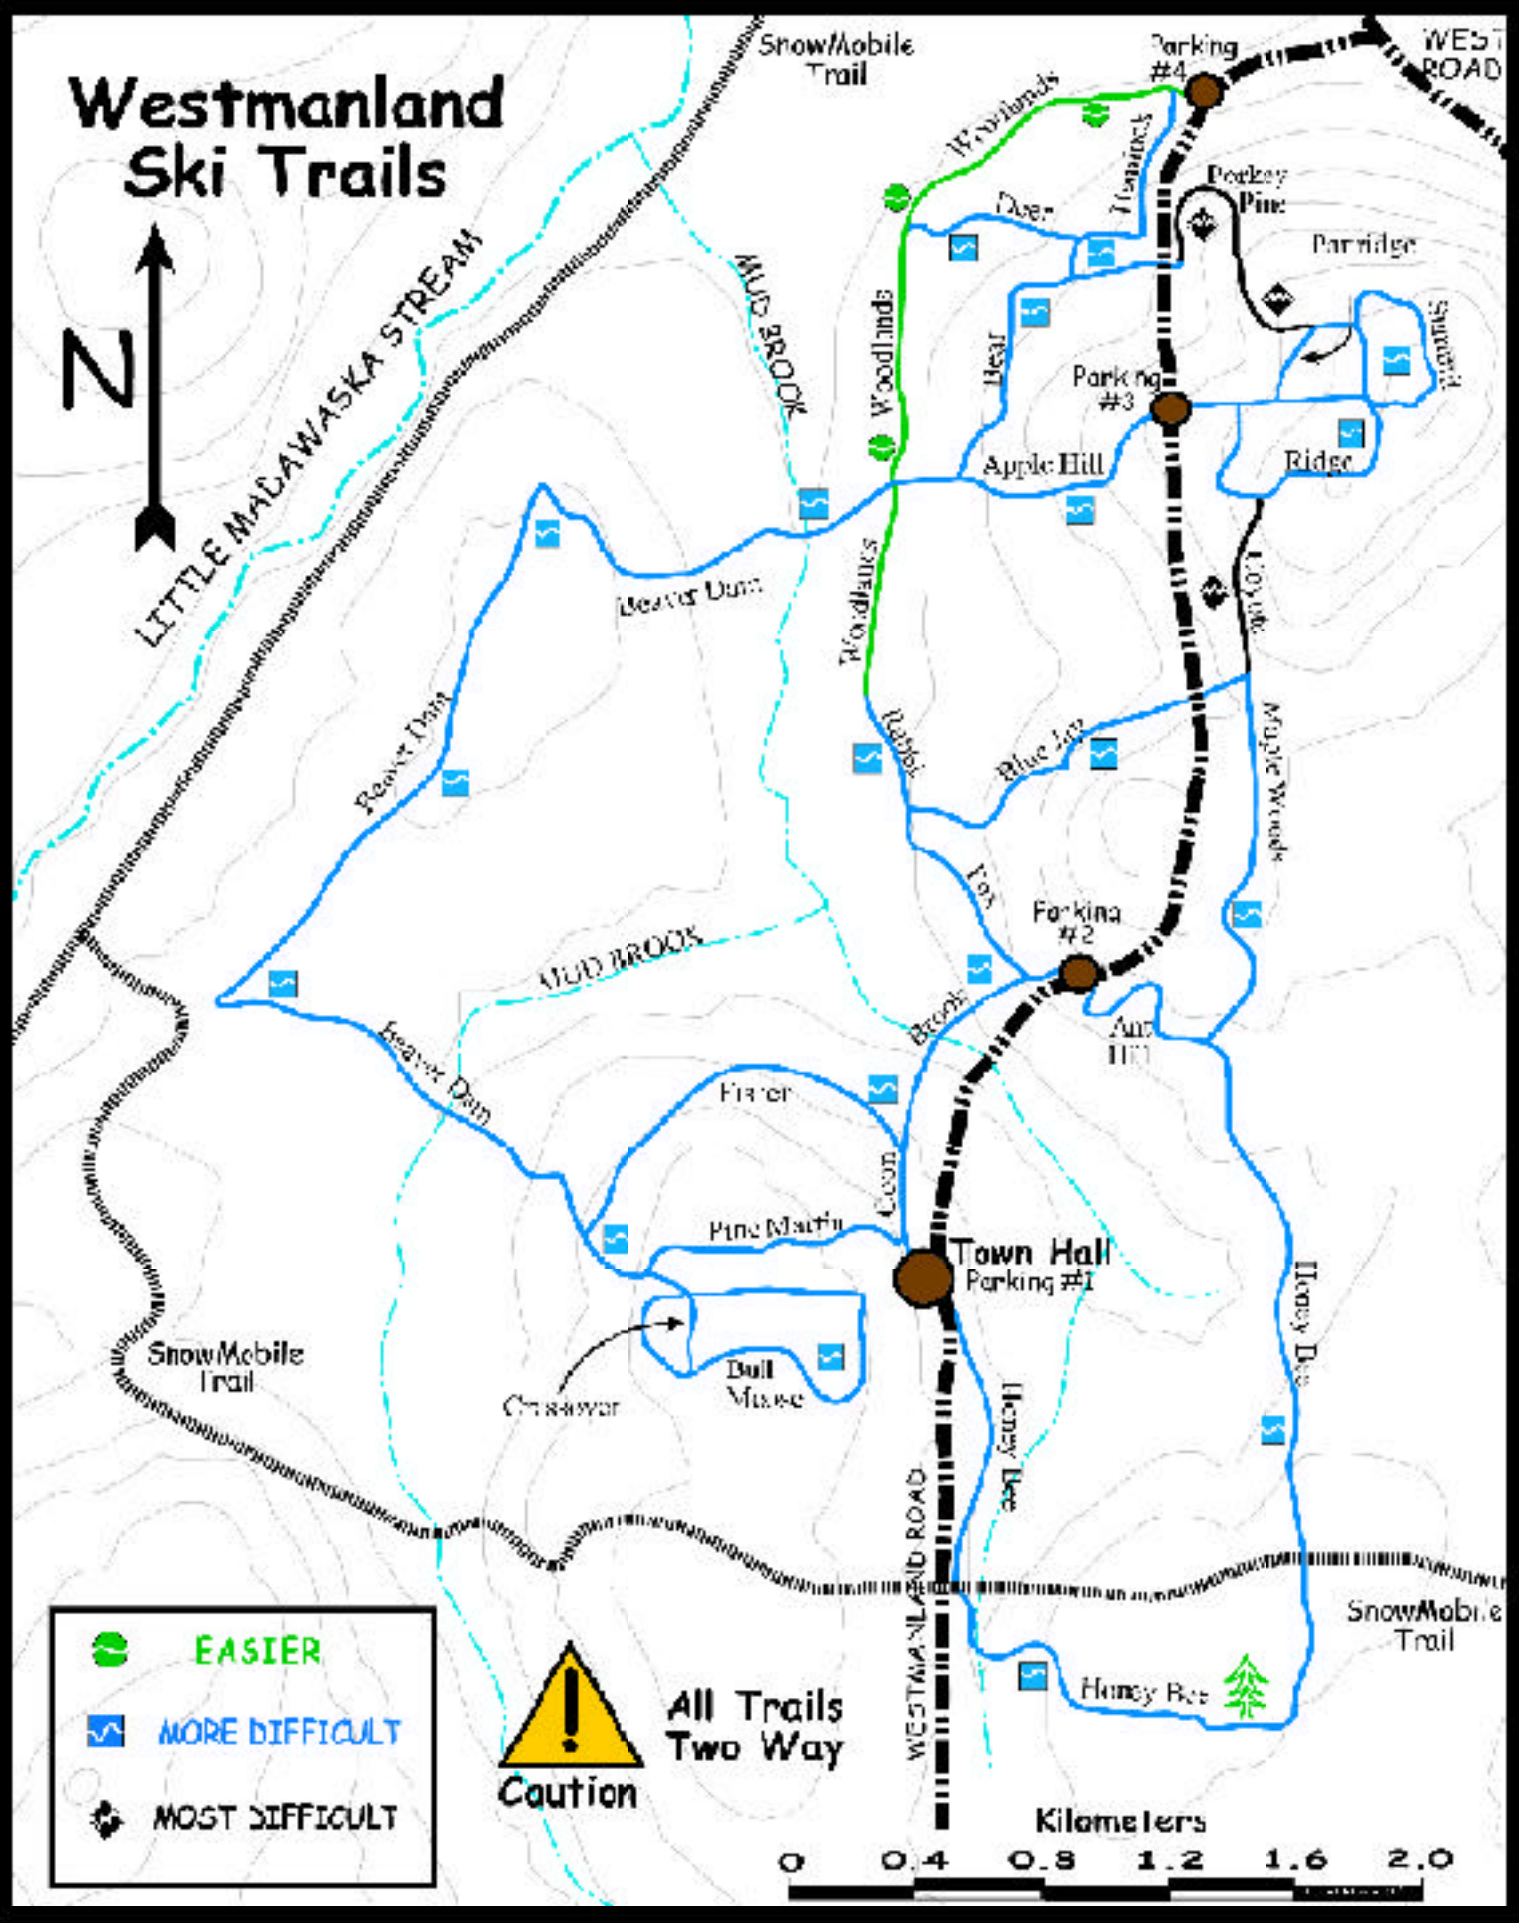

Westmanland Ski Trails

- EASIER
- MORE DIFFICULT
- MOST DIFFICULT

All Trails Two Way

Kilometers